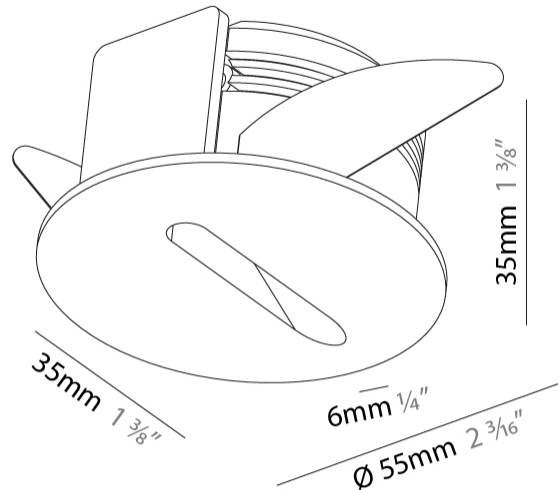

GENERAL

Series: Delight
Subseries: Delight Lollipop Round
Partner: Prolicht
Division: Architectural
Installation: Recessed
Product Type: Step Light
Mounting Location: Wall
Light Distribution: Asymmetric

PHYSICAL

Shape: Round
Diameter (mm): 55
Diameter (in): 2 3/16
Depth (mm): 35
Depth (in): 1 3/8
Ceiling Thickness (mm): 10 / 15
Min. Recessing Depth (mm): 40
Min. Recessing Depth (in): 1 9/16
Weight (kg): 0.11
Weight (lbs): 0.25
Fixture Finish: SSR / BKV / CWI / CRY / HAB / UFT / ITA / RUA / FTG / MYG / LOD / PUS / FRO / FUP / KIA / POP / BLS / SPG / MEY / GOH / CHC / COM / ABZ / JAG / OBR / MOS / ROR
Fixture Material: Aluminum
Cut-out Measurements: Ø50mm / 1 15/16"

ELECTRICAL

Lamp Type: LED (Zhaga Standard)
Input Wattage (W): 2.2
Total Output Wattage (W): 2
Dimming: 0-10V Dimming / Phase Dimming (120Vac Only)
Driver Included: No
Driver Location: Remote
Driver Type: Constant Current - 120 / 277Vac
Input Voltage (V): 120 - 277
Constant Current (MA): 700

LED

Number of LEDs: 1
Color Temperature (°K): 2700 / 3000 / 4000
Max. Delivered Lumen (lm): 80 / 80 / 90
CRI: >90 CRI
Lamp Life (hrs): 50000

OPTICAL

RATINGS AND CERTIFICATIONS

Certified By: Certified for North American Standards
IP rating: IP20

PROJECT
TYPE
SPECIFIER
QUANTITY
DATE