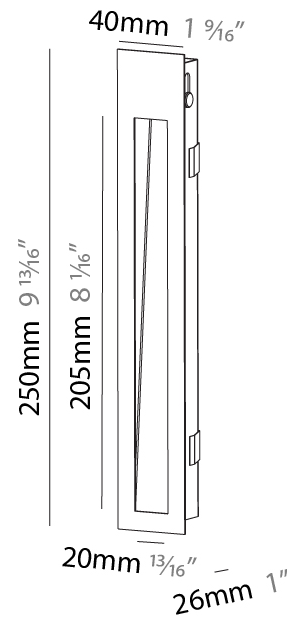

GENERAL

Series: Delight
Subseries: Delight String Wide
Partner: Prolicht
Division: Architectural
Installation: Recessed
Product Type: Step Light
Mounting Location: Wall
Light Distribution: Asymmetric

PHYSICAL

Shape: Rectangle
Length (mm): 250
Length (in): 9 13/16
Width (mm): 40
Width (in): 1 9/16
Height (mm): 250
Depth (mm): 26
Height (in): 9 13/16
Depth (in): 1
Ceiling Thickness (mm): 10 / 12 / 15
Ceiling Thickness (in): 3/8 or 1/2 or 9/16
Min. Recessing Depth (mm): 30
Min. Recessing Depth (in): 1 3/16
Weight (kg): .83
Weight (lbs): 1.8
Fixture Finish: SSR / BKV / CWI / CRY / HAB / UFT / ITA / RUA / FTG / MYG / LOD / PUS / FRO / FUP / KIA / POP / BLS / SPG / MEY / GOH / CHC / COM / ABZ / JAG / OBR / MOS / ROR
Fixture Material: Aluminum
Cut-out Measurements: 240mm / 9 7/16" x 34mm / 1 5/16"

ELECTRICAL

Lamp Type: LED (Zhaga Standard)
Input Wattage (W): 2.2
Total Output Wattage (W): 2
Dimming: 0-10V Dimming / Phase Dimming (120Vac Only)
Driver Included: No
Driver Location: Remote
Driver Type: Constant Current - 120 / 277Vac
Driver Class: Class 2
Input Voltage (V): 120 - 277
Constant Current (MA): 700

LED

Number of LEDs: 1
Color Temperature (°K): 2700 / 3000 / 3500 / 4000
Max. Delivered Lumen (lm): 60 / 60 / 68 / 70
CRI: >90 CRI
Lamp Life (hrs): 50000

OPTICAL

RATINGS AND CERTIFICATIONS

Certified By: Certified for North American Standards
IP rating: IP20