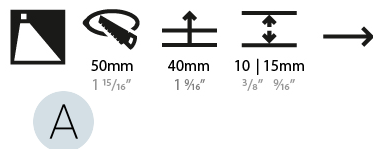

1. To build a product code in our configurator select the specify button on the base model # product page
2. To build a manual product code on this datasheet choose from the options listed below in blue font and add the suffix to the base model #

GENERAL

Series: Delight
Subseries: Delight Lollipop Square
Partner: Prolicht
Division: Architectural
Installation: Recessed
Product Type: Step Light
Mounting Location: Wall
Light Distribution: Asymmetric

PHYSICAL

Shape: Square
Length (mm): 53
Length (in): 2 1/16
Height (mm): 53
Depth (mm): 35
Height (in): 2 1/16
Depth (in): 1 3/8
Min. Recessing Depth (mm): 40
Min. Recessing Depth (in): 1 9/16
Weight (kg): 0.11
Weight (lbs): 0.25
Fixture Finish: SSR / BKV / CWI / CRY / HAB / UFT / ITA / RUA / FTG / MYG / LOD / PUS / FRO / FUP / KIA / POP / BLS / SPG / MEY / GOH / CHC / COM / ABZ / JAG / OBR / MOS / ROR
Fixture Material: Aluminum

ELECTRICAL

Lamp Type: LED (Zhaga Standard)
Input Wattage (W): 2.2
Total Output Wattage (W): 2
Dimming: 0-10V Dimming / Phase Dimming (120Vac Only)
Driver Included: No
Driver Location: Remote
Driver Type: Constant Current - 120 / 277Vac
Input Voltage (V): 120 - 277
Constant Current (MA): 700

LED

Number of LEDs: 1
Color Temperature (°K): 2700 / 3000 / 4000
Max. Delivered Lumen (lm): 80 / 80 / 90
Nominal Lumen (lm): 144
CRI: >90 CRI
Lamp Life (hrs): 50000

OPTICAL

RATINGS AND CERTIFICATIONS

Certified By: Certified for North American Standards
IP rating: IP20