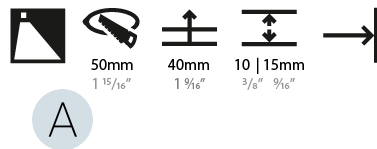

1. To build a product code in our configurator select the specify button on the base model # product page
2. To build a manual product code on this datasheet choose from the options listed below in blue font and add the suffix to the base model #

GENERAL

Series: Delight
Subseries: Delight Lollipop Square Wide
Partner: Prolicht
Division: Architectural
Installation: Recessed
Product Type: Step Light
Mounting Location: Wall
Light Distribution: Asymmetric

PHYSICAL

Shape: Square
Length (mm): 53
Length (in): 2 1/4
Height (mm): 53
Depth (mm): 35
Height (in): 2 1/4
Depth (in): 1 3/8
Min. Recessing Depth (mm): 40
Min. Recessing Depth (in): 1 9/16
Weight (kg): 0.11
Weight (lbs): 0.25
Fixture Finish: SSR / BKV / CWI / CRY / HAB / UFT / ITA / RUA / FTG / MYG / LOD / PUS / FRO / FUP / KIA / POP / BLS / SPG / MEY / GOH / CHC / COM / ABZ / JAG / OBR / MOS / ROR
Fixture Material: Aluminum

ELECTRICAL

Lamp Type: LED (Zhaga Standard)
Input Wattage (W): 2.2
Total Output Wattage (W): 2
Dimming: 0-10V Dimming / Phase Dimming (120Vac Only)
Driver Included: No
Driver Location: Remote
Driver Type: Constant Current - 120 / 277Vac
Input Voltage (V): 120 - 277
Constant Current (MA): 700

LED

Number of LEDs: 1
Color Temperature (°K): 2700 / 3000 / 4000
Max. Delivered Lumen (lm): 150 / 160 / 170
CRI: >90 CRI
Lamp Life (hrs): 50000

OPTICAL

RATINGS AND CERTIFICATIONS

Certified By: Certified for North American Standards
IP rating: IP20