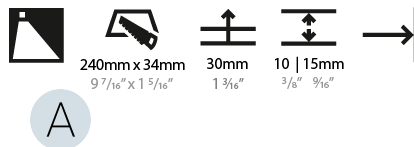

GENERAL

Series: Delight
Subseries: Delight String Wide
Partner: Prolicht
Division: Architectural
Installation: Recessed
Product Type: Step Light
Mounting Location: Wall
Light Distribution: Asymmetric

PHYSICAL

Shape: Rectangle
Length (mm): 250
Length (in): 9 13/16
Width (mm): 40
Width (in): 1 9/16
Height (mm): 250
Depth (mm): 26
Height (in): 9 13/16
Depth (in): 1
Ceiling Thickness (mm): 10 / 12 / 15
Ceiling Thickness (in): 3/8 or 1/2 or 9/16
Min. Recessing Depth (mm): 30
Min. Recessing Depth (in): 1 3/16
Weight (kg): .83
Weight (lbs): 1.8
Fixture Finish: SSR / BKV / CWI / CRY / HAB / UFT / ITA / RUA / FTG / MYG / LOD / PUS / FRO / FUP / KIA / POP / BLS / SPG / MEY / GOH / CHC / COM / ABZ / JAG / OBR / MOS / ROR
Fixture Material: Aluminum
Cut-out Measurements: 240mm / 9 7/16" x 34mm / 1 5/16"

ELECTRICAL

Lamp Type: LED (Zhaga Standard)
Input Wattage (W): 2.2
Total Output Wattage (W): 2
Dimming: 0-10V Dimming / Phase Dimming (120Vac Only)
Driver Included: No
Driver Location: Remote
Driver Type: Constant Current - 120 / 277Vac
Driver Class: Class 2
Input Voltage (V): 120 - 277
Constant Current (MA): 700

LED

Number of LEDs: 1
Color Temperature (°K): 2700 / 3000 / 3500 / 4000
Max. Delivered Lumen (lm): 60 / 60 / 68 / 70
CRI: >90 CRI
Lamp Life (hrs): 50000

OPTICAL

RATINGS AND CERTIFICATIONS

Certified By: Certified for North American Standards
IP rating: IP20