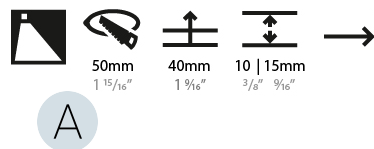

A35693- _____ - _____
base number   Color   Finishes
                         Temperature   (Diamond)

1. To build a product code in our configurator select the specify button on the base model # product page
2. To build a manual product code on this datasheet choose from the options listed below in blue font and add the suffix to the base model #

GENERAL

Series: Delight
Subseries: Delight Lollipop Round Wide
Partner: Prolicht
Division: Architectural
Installation: Recessed
Product Type: Step Light
Mounting Location: Wall
Light Distribution: Asymmetric

PHYSICAL

Shape: Round
Diameter (mm): 55
Diameter (in): 2 ³/₁₆
Depth (mm): 35
Depth (in): 1 ³/₈
Min. Recessing Depth (mm): 40
Min. Recessing Depth (in): 1 ⁹/₁₆
Weight (kg): 0.11
Weight (lbs): 0.25
Fixture Finish: SSR / BKV / CWI / CRY / HAB / UFT / ITA / RUA / FTG / MYG / LOD / PUS / FRO / FUP / KIA / POP / BLS / SPG / MEY / GOH / CHC / COM / ABZ / JAG / OBR / MOS / ROR
Fixture Material: Aluminum

ELECTRICAL

Lamp Type: LED (Zhaga Standard)
Input Wattage (W): 2.2
Total Output Wattage (W): 2
Dimming: 0-10V Dimming / Phase Dimming (120Vac Only)
Driver Included: No
Driver Location: Remote
Driver Type: Constant Current - 120 / 277Vac
Input Voltage (V): 120 - 277
Constant Current (MA): 700

LED

Number of LEDs: 1
Color Temperature (°K): 2700 / 3000 / 4000
Max. Delivered Lumen (lm): 150 / 160 / 170
CRI: >90 CRI
Lamp Life (hrs): 50000

OPTICAL

RATINGS AND CERTIFICATIONS

Certified By: Certified for North American Standards
IP rating: IP20