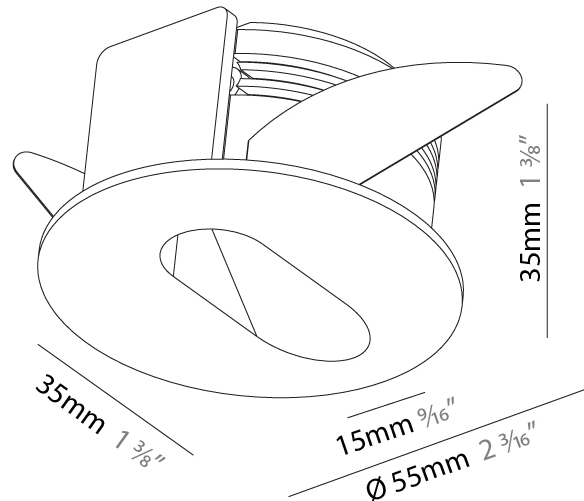

A35693- _____ - _____
base number   Color   Finishes
                         Temperature   (Diamond)

1. To build a product code in our configurator select the specify button on the base model # product page
2. To build a manual product code on this datasheet choose from the options listed below in blue font and add the suffix to the base model #

GENERAL

Series: Delight
Subseries: Delight Lollipop Round Wide
Partner: Prolicht
Division: Architectural
Installation: Recessed
Product Type: Step Light
Mounting Location: Wall
Light Distribution: Asymmetric

PHYSICAL

Shape: Round
Diameter (mm): 55
Diameter (in): 2 ³/₁₆
Depth (mm): 35
Depth (in): 1 ³/₈
Min. Recessing Depth (mm): 40
Min. Recessing Depth (in): 1 ⁹/₁₆
Weight (kg): 0.11
Weight (lbs): 0.25
Fixture Finish: SSR / BKV / CWI / CRY / HAB / UFT / ITA / RUA / FTG / MYG / LOD / PUS / FRO / FUP / KIA / POP / BLS / SPG / MEY / GOH / CHC / COM / ABZ / JAG / OBR / MOS / ROR
Fixture Material: Aluminum

ELECTRICAL

Lamp Type: LED (Zhaga Standard)
Input Wattage (W): 2.2
Total Output Wattage (W): 2
Dimming: 0-10V Dimming / Phase Dimming (120Vac Only)
Driver Included: No
Driver Location: Remote
Driver Type: Constant Current - 120 / 277Vac
Input Voltage (V): 120 - 277
Constant Current (MA): 700

LED

Number of LEDs: 1
Color Temperature (°K): 2700 / 3000 / 4000
Max. Delivered Lumen (lm): 150 / 160 / 170
CRI: >90 CRI
Lamp Life (hrs): 50000

OPTICAL

RATINGS AND CERTIFICATIONS

Certified By: Certified for North American Standards
IP rating: IP20