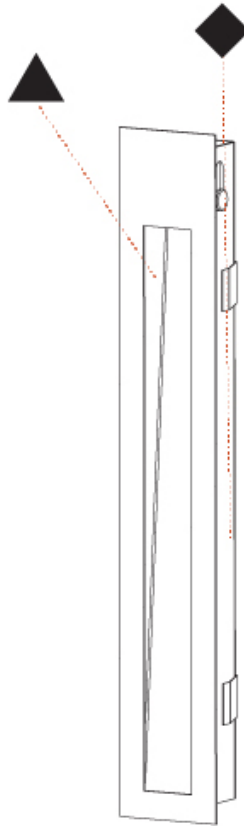

### PHYSICAL

Shape: Square  
 Length (mm): 53  
 Length (in): 2 1/4  
 Height (mm): 53  
 Depth (mm): 35  
 Height (in): 2 1/4  
 Depth (in): 1 3/8  
 Min. Recessing Depth (mm): 40  
 Min. Recessing Depth (in): 1 9/16  
 Weight (kg): 0.11  
 Weight (lbs): 0.25  
 Fixture Finish: SSR / BKV / CWI / CRY / HAB / UFT / ITA / RUA / FTG / MYG / LOD / PUS / FRO / FUP / KIA / POP / BLS / SPG / MEY / GOH / CHC / COM / ABZ / JAG / OBR / MOS / ROR  
 Fixture Material: Aluminum

## DELIGHT STRING WIDE RECESSED

A35699-

PROJECT

TYPE

SPECIFIER

QUANTITY

DATE

A