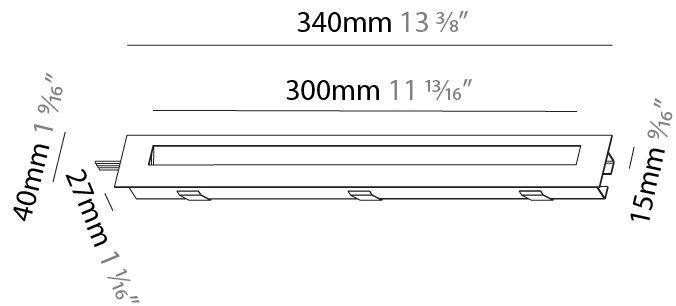

GENERAL

Series: Delight
Subseries: Delight String Step Wide
Partner: Prolicht
Division: Architectural
Installation: Recessed
Product Type: Step Light
Mounting Location: Wall
Light Distribution: Asymmetric

PHYSICAL

Shape: Rectangle
Length (mm): 340
Length (in): 13 3/8
Height (mm): 40
Depth (mm): 27
Height (in): 1 1/16
Depth (in): 1 1/16
Min. Recessing Depth (mm): 30
Min. Recessing Depth (in): 1 3/16
Weight (kg): 0.388
Weight (lbs): 0.854
Fixture Finish: SSR / BKV / CWI / CRY / HAB / UFT / ITA / RUA / FTG / MYG / LOD / PUS / FRO / FUP / KIA / POP / BLS / SPG / MEY / GOH / CHC / COM / ABZ / JAG / OBR / MOS / ROR
Fixture Material: Aluminum
Cut-out Measurements: 330mm / 13" x 34mm / 1 5/16"

ELECTRICAL

Lamp Type: LED (Zhaga Standard)
Input Wattage (W): 4
Total Output Wattage (W): 3.6
Dimming: 0-10V Dimming / Phase Dimming (120Vac Only)
Driver Included: No
Driver Location: Remote
Driver Type: Constant Voltage - 120 / 277Vac
Driver Class: Class 2
Input Voltage (V): 120 - 277
Output Voltage (V): 24

LED

Number of LEDs: 1
Color Temperature (°K): 3000 / 3500 / 5000
Max. Delivered Lumen (lm): 120
CRI: >80 CRI
Lamp Life (hrs): 50000

OPTICAL

RATINGS AND CERTIFICATIONS

Certified By: Certified for North American Standards
IP rating: IP20