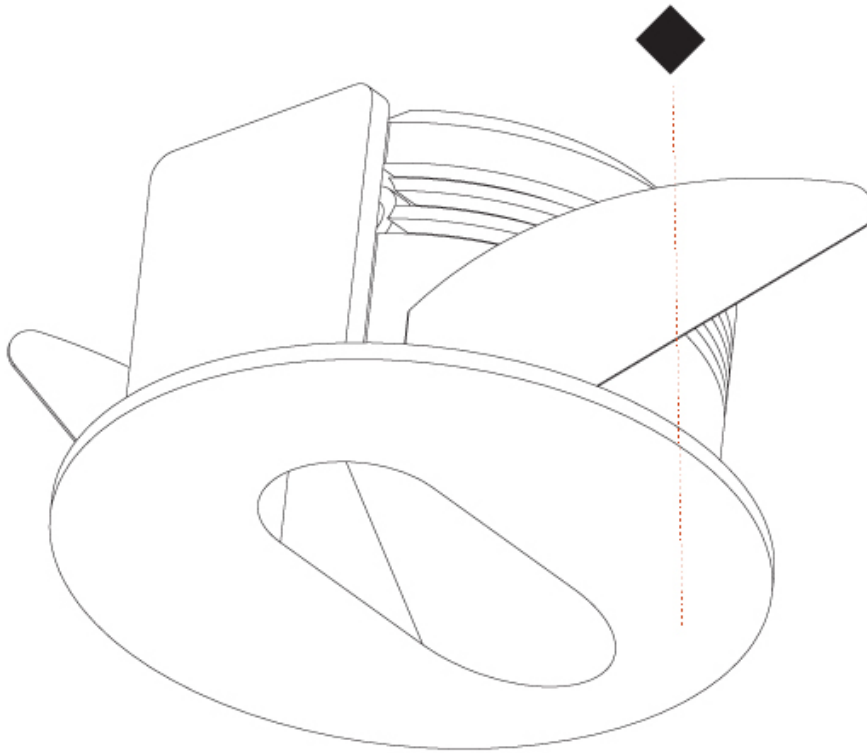

## DELIGHT LOLLIPOP ROUND WIDE RECESSED

A35693-

PROJECT

TYPE

SPECIFIER

QUANTITY

DATE