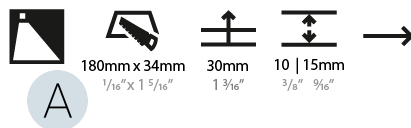

GENERAL

Series: Delight
Subseries: Delight String Step
Partner: Prolicht
Division: Architectural
Installation: Recessed
Product Type: Step Light
Mounting Location: Wall
Light Distribution: Asymmetric

PHYSICAL

Shape: Rectangle
Length (mm): 190
Length (in): 7 1/2
Height (mm): 40
Depth (mm): 27
Height (in): 1 9/16
Depth (in): 1 1/16
Ceiling Thickness (mm): 10 / 12 / 15
Ceiling Thickness (in): 3/8 or 1/2 or 9/16
Min. Recessing Depth (mm): 30
Min. Recessing Depth (in): 1 3/16
Weight (kg): 0.208
Weight (lbs): 0.4576
Fixture Finish: SSR / BKV / CWI / CRY / HAB / UFT / ITA / RUA / FTG / MYG / LOD / PUS / FRO / FUP / KIA / POP / BLS / SPG / MEY / GOH / CHC / COM / ABZ / JAG / OBR / MOS / ROR
Fixture Material: Aluminum
Cut-out Measurements: 140mm / 5 1/2" x 34mm / 1 5/16"

ELECTRICAL

Lamp Type: LED (Zhaga Standard)
Input Wattage (W): 2.2
Total Output Wattage (W): 2
Dimming: 0-10V Dimming / Phase Dimming (120Vac Only)
Driver Included: No
Driver Location: Remote
Driver Type: Constant Voltage - 120 / 277Vac
Driver Class: Class 2
Input Voltage (V): 120 - 277
Output Voltage (V): 24

LED

Number of LEDs: 1
Color Temperature (°K): 3000 / 3500 / 5000
Max. Delivered Lumen (lm): 60
CRI: >80 CRI
Lamp Life (hrs): 50000

OPTICAL

RATINGS AND CERTIFICATIONS

Certified By: Certified for North American Standards
IP rating: IP20