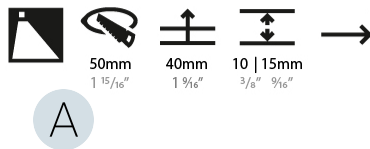

GENERAL

Series: Delight
Subseries: Delight Lollipop Round
Partner: Prolicht
Division: Architectural
Installation: Recessed
Product Type: Step Light
Mounting Location: Wall
Light Distribution: Asymmetric

PHYSICAL

Shape: Round
Diameter (mm): 55
Diameter (in): 2 3/16
Depth (mm): 35
Depth (in): 1 3/8
Ceiling Thickness (mm): 10 / 15
Min. Recessing Depth (mm): 40
Min. Recessing Depth (in): 1 9/16
Weight (kg): 0.11
Weight (lbs): 0.25
Fixture Finish: SSR / BKV / CWI / CRY / HAB / UFT / ITA / RUA / FTG / MYG / LOD / PUS / FRO / FUP / KIA / POP / BLS / SPG / MEY / GOH / CHC / COM / ABZ / JAG / OBR / MOS / ROR
Fixture Material: Aluminum
Cut-out Measurements: Ø50mm / 1 15/16"

ELECTRICAL

Lamp Type: LED (Zhaga Standard)
Input Wattage (W): 2.2
Total Output Wattage (W): 2
Dimming: 0-10V Dimming / Phase Dimming (120Vac Only)
Driver Included: No
Driver Location: Remote
Driver Type: Constant Current - 120 / 277Vac
Input Voltage (V): 120 - 277
Constant Current (MA): 700

LED

Number of LEDs: 1
Color Temperature (°K): 2700 / 3000 / 4000
Max. Delivered Lumen (lm): 80 / 80 / 90
CRI: >90 CRI
Lamp Life (hrs): 50000

OPTICAL

RATINGS AND CERTIFICATIONS

Certified By: Certified for North American Standards
IP rating: IP20

PROJECT
TYPE
SPECIFIER
QUANTITY
DATE