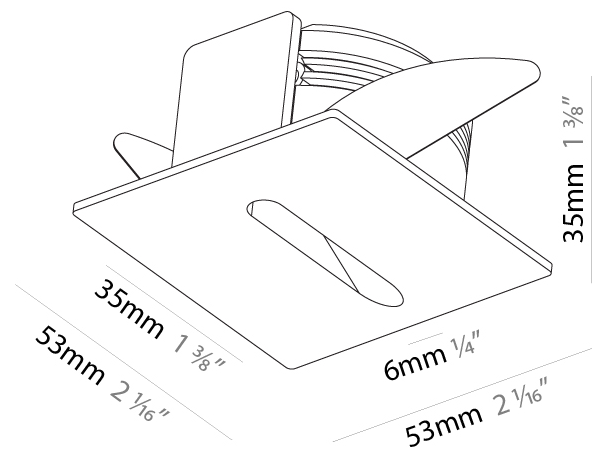

1. To build a product code in our configurator select the specify button on the base model # product page
2. To build a manual product code on this datasheet choose from the options listed below in blue font and add the suffix to the base model #

GENERAL

Series: Delight
Subseries: Delight Lollipop Square
Partner: Prolicht
Division: Architectural
Installation: Recessed
Product Type: Step Light
Mounting Location: Wall
Light Distribution: Asymmetric

PHYSICAL

Shape: Square
Length (mm): 53
Length (in): 2 1/16
Height (mm): 53
Depth (mm): 35
Height (in): 2 1/16
Depth (in): 1 3/8
Min. Recessing Depth (mm): 40
Min. Recessing Depth (in): 1 9/16
Weight (kg): 0.11
Weight (lbs): 0.25
Fixture Finish: SSR / BKV / CWI / CRY / HAB / UFT / ITA / RUA / FTG / MYG / LOD / PUS / FRO / FUP / KIA / POP / BLS / SPG / MEY / GOH / CHC / COM / ABZ / JAG / OBR / MOS / ROR
Fixture Material: Aluminum

ELECTRICAL

Lamp Type: LED (Zhaga Standard)
Input Wattage (W): 2.2
Total Output Wattage (W): 2
Dimming: 0-10V Dimming / Phase Dimming (120Vac Only)
Driver Included: No
Driver Location: Remote
Driver Type: Constant Current - 120 / 277Vac
Input Voltage (V): 120 - 277
Constant Current (MA): 700

LED

Number of LEDs: 1
Color Temperature (°K): 2700 / 3000 / 4000
Max. Delivered Lumen (lm): 80 / 80 / 90
Nominal Lumen (lm): 144
CRI: >90 CRI
Lamp Life (hrs): 50000

OPTICAL

RATINGS AND CERTIFICATIONS

Certified By: Certified for North American Standards
IP rating: IP20