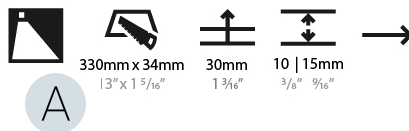

GENERAL

Series: Delight
Subseries: Delight String Step Wide
Partner: Prolicht
Division: Architectural
Installation: Recessed
Product Type: Step Light
Mounting Location: Wall
Light Distribution: Asymmetric

PHYSICAL

Shape: Rectangle
Length (mm): 340
Length (in): 13 3/8
Height (mm): 40
Depth (mm): 27
Height (in): 1 1/16
Depth (in): 1 1/16
Min. Recessing Depth (mm): 30
Min. Recessing Depth (in): 1 3/16
Weight (kg): 0.388
Weight (lbs): 0.854
Fixture Finish: SSR / BKV / CWI / CRY / HAB / UFT / ITA / RUA / FTG / MYG / LOD / PUS / FRO / FUP / KIA / POP / BLS / SPG / MEY / GOH / CHC / COM / ABZ / JAG / OBR / MOS / ROR
Fixture Material: Aluminum
Cut-out Measurements: 330mm / 13" x 34mm / 1 5/16"

ELECTRICAL

Lamp Type: LED (Zhaga Standard)
Input Wattage (W): 4
Total Output Wattage (W): 3.6
Dimming: 0-10V Dimming / Phase Dimming (120Vac Only)
Driver Included: No
Driver Location: Remote
Driver Type: Constant Voltage - 120 / 277Vac
Driver Class: Class 2
Input Voltage (V): 120 - 277
Output Voltage (V): 24

LED

Number of LEDs: 1
Color Temperature (°K): 3000 / 3500 / 5000
Max. Delivered Lumen (lm): 120
CRI: >80 CRI
Lamp Life (hrs): 50000

OPTICAL

RATINGS AND CERTIFICATIONS

Certified By: Certified for North American Standards
IP rating: IP20